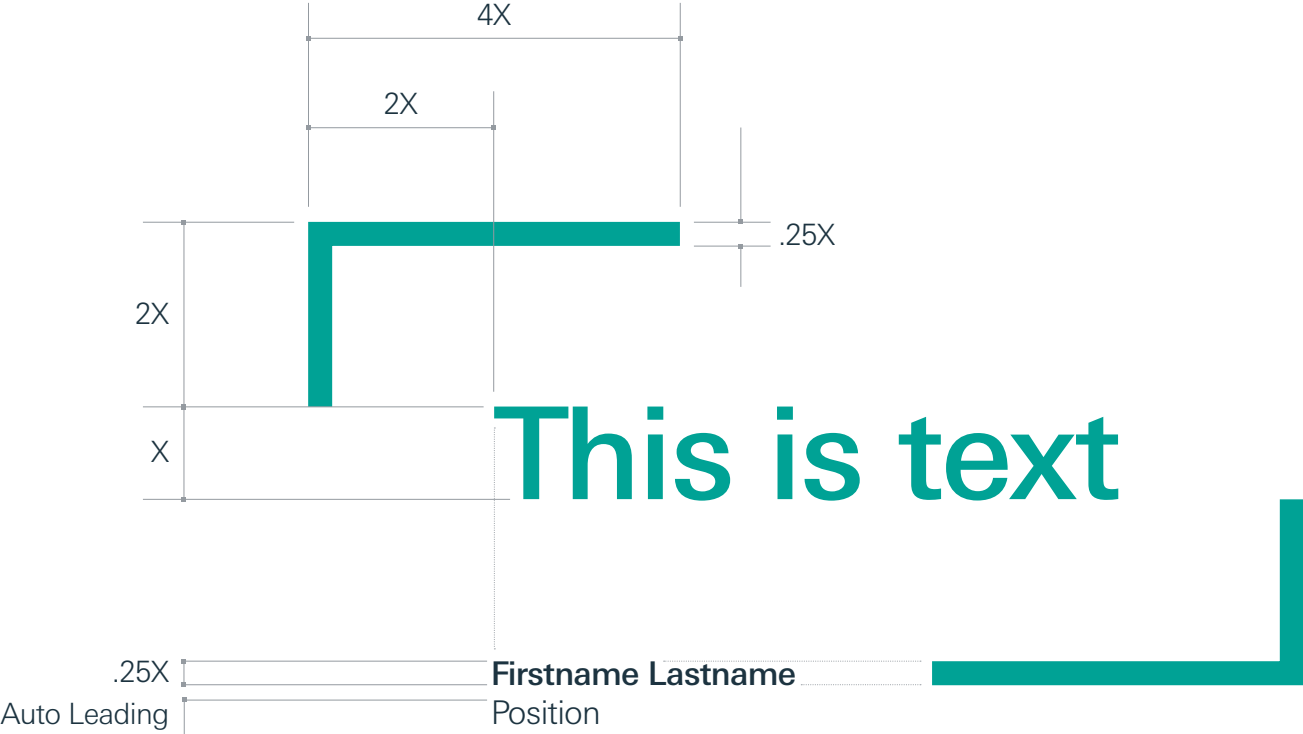

Construction